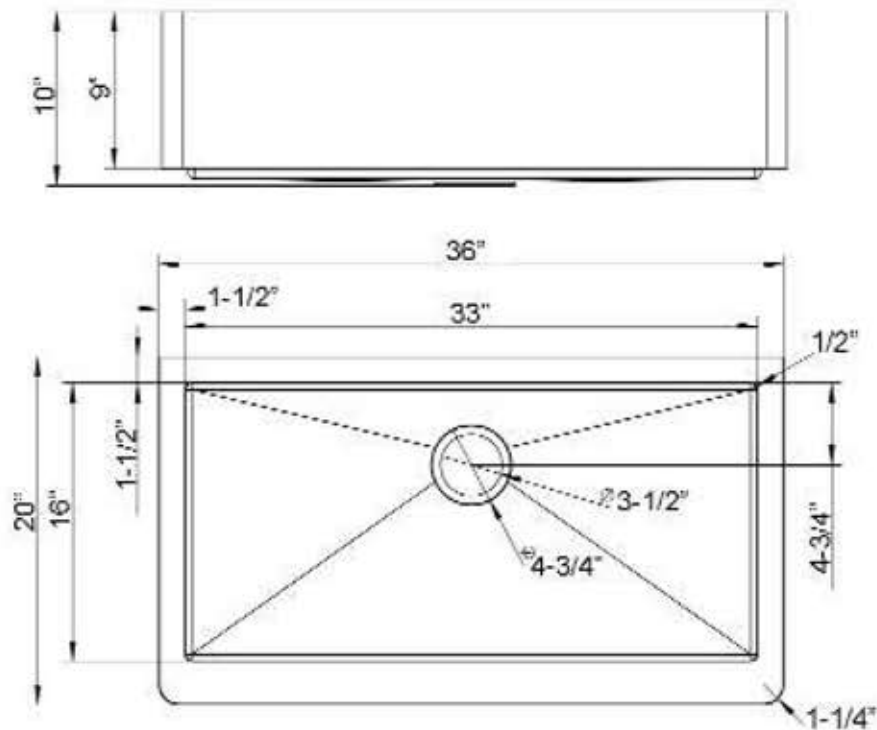

36" ADRIANO SINGLE BOWL FARMER SINK

Cat. No
FSSSB2008-SS

W: 36"

D: 20"

H: 10"

***Please do NOT cut hole without template or actual product.**

Interior Dimensions:

Basin Interior: 33" W x 16" D

Basin Depth: 9"

Features:

- ▶ Solid 16 gauge, 304 grade metal construction
- ▶ Coating and pads for sound insulation
- ▶ Tight radius corners
- ▶ Template included
- ▶ Easy maintenance with matte finish
- ▶ Side rim width is 1-1/2"
- ▶ Front rim width is 2-1/2"
- ▶ Drain is 3-1/2"
- ▶ Wire grid available to purchase separately, **FSSSB2008-Wire**

Dimensions of fixture are nominal and may vary within the range of tolerances established by ANSI Standard A112.19.2. Dimensions and specifications subject to change without notice.